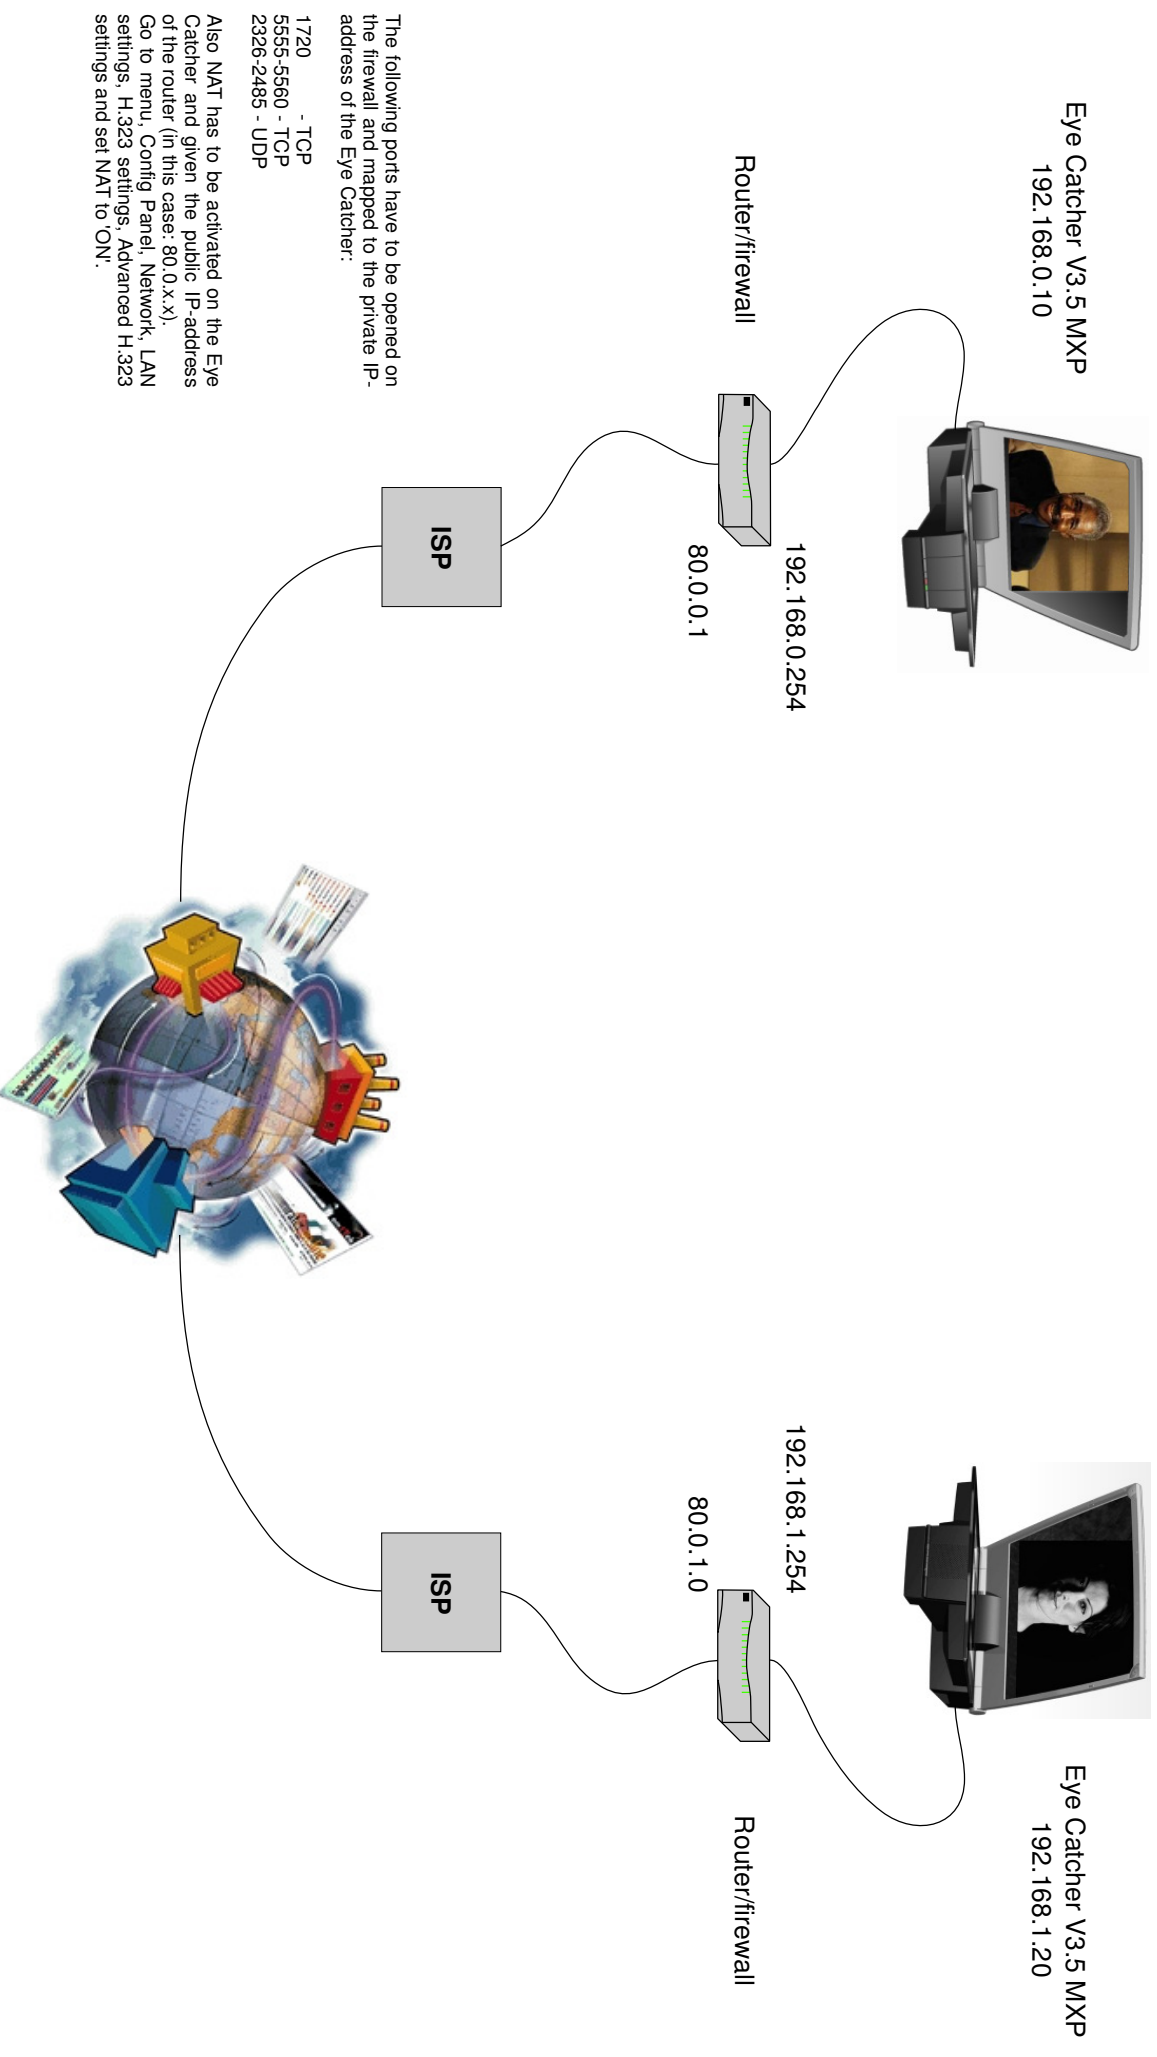

Router/firewall with NAT configuration for V3.5 MXP

INTERNET

Please note: all mentioned numbers are for demonstration purposes only!